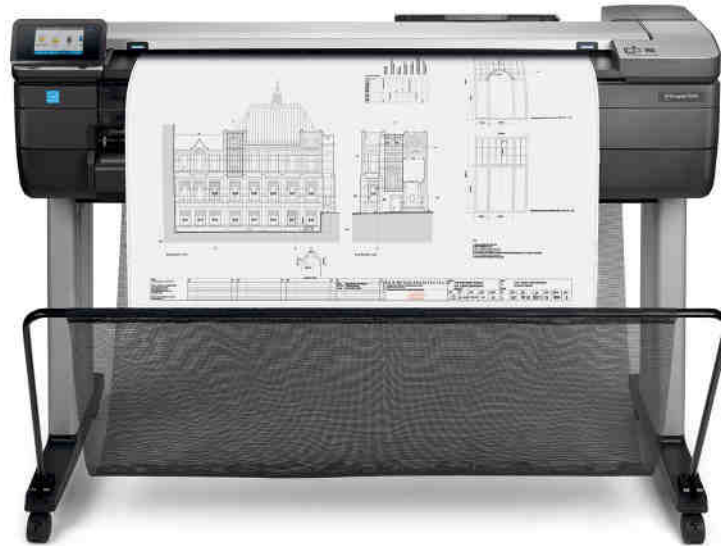

HP DesignJet T830 36-in Multifunction Printer

The smart choice for architecture and construction offices ready to evolve

Communicate more effectively—no learning curve needed—with print plus scan and copy capabilities