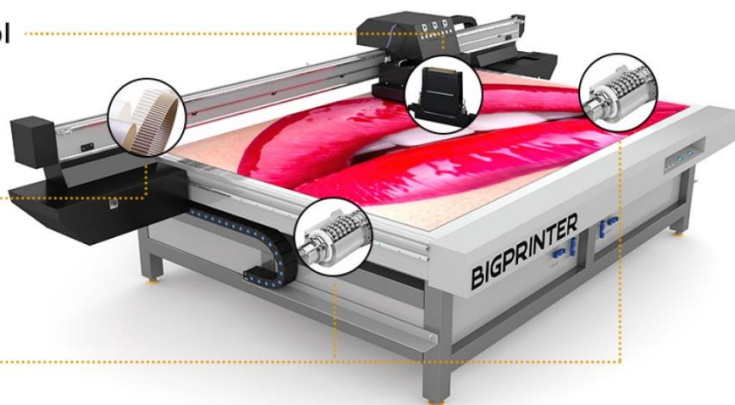

BIGPRINTER

BIGJET UV 2031iDS

Highest quality S type series printer

Standard series of wide-format flatbed UV printer. The main advantage is the relationship between economy and quality. Ideal for printing small fonts and images. Printing on flexible and rigid materials for the furniture, glass, perfuming, advertising and other industries. The machine is completely welded, which allows stability and a more accurate impression. Curing system UV lamp or High-intensity powerful UV-LED can be chosen.

Our printer mechanics has a **triple** safety margin

 **60 kHz**

Printhead maximum frequency up to 60 kHz

BIGPRINTER EXCLUSIVE

We can produce special UV printers for your needs

Software and mechanical solutions are implemented to completely avoid banding

Accurate two-sided printing

Main features

Printhead 6 pl

Belt

Ball screw

Printing table size
3100x2020 mm

Max material weight
50 kg/m²

Maximum material height
100 mm

Features list

Printing table size	3100x2020 mm
Maximum material thickness	100 mm
Maximum material weight	50 kg/m ²
Number of vacuum zones	4
Ink drop size	6 pl
Printing resolution	up to 1016x1440 dpi
Number of colour channels	4-8
Colour configuration	CMYK + Light Cyan + Light Magenta + White + Varnish
Production quality printing speed	28 m2/h
High-quality printing speed	25 m2/h
Super high-quality printing speed	20 m2/h
White ink circulation system	Standard. Inside ink supply system
Vacuum pump for table	4 kW (doubled if needed)
RIP software	PhotoPRINT
Technologies	
DIGITAL MATTING	Yes
BIGMETALLIC	Yes
BIGSHINE	No
BIGPROTECTION	Yes*
EDGE PRINTING	Yes*
DIGITAL PATINA	Yes*
“Non-stop” printing	Yes
Multilayer printing in one step	Yes
Accurate double sided printing	Yes*
* - with option	